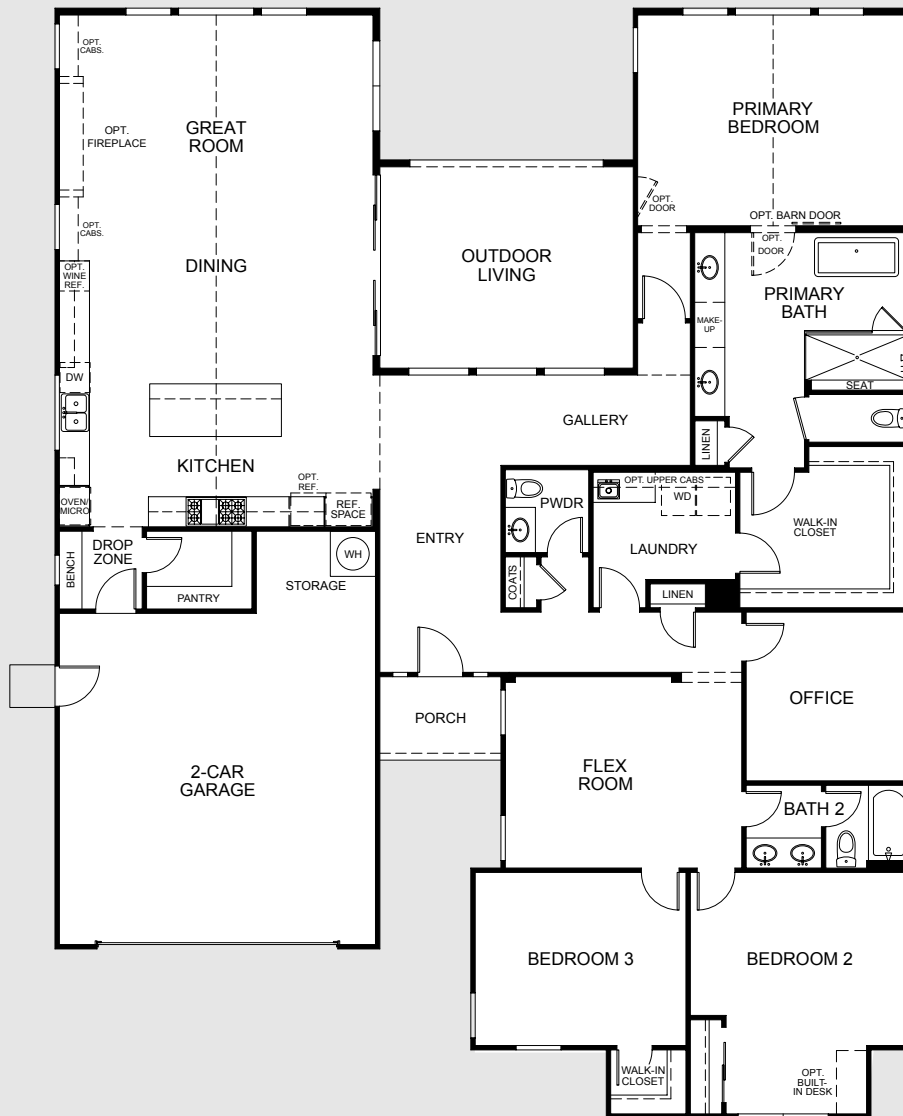

Plan 1

3 bedroom + office + flex
2,781 sq.ft.

A – Spanish Eclectic

B – Napa Valley

C – California Prairie

Plan 1

3 bedroom + office + flex
2,781 sq.ft.

Learn more about this home

916.460.9674 or whitehawkgranitebay.com

Plan 1

3 bedroom + office + flex
2,781 sq.ft.

Elevation B

Elevation C

Learn more about this home

916.460.9674 or whitehawkgranitebay.com

Plan 2

3 bedroom + office + ADU
3,373 sq.ft.

A – Spanish Eclectic

B – Napa Valley

C – California Prairie

Plan 2

3 bedroom + office + ADU
3,373 sq.ft.

Elevation B

Elevation C

Plan 4

3 bedroom + office + flex + ADU
3,706 sq.ft.

Learn more about this home

916.460.9674 or whitehawkgranitebay.com

Plan 4

3 bedroom + office + flex + ADU
3,706 sq.ft.

Elevation B

Elevation C