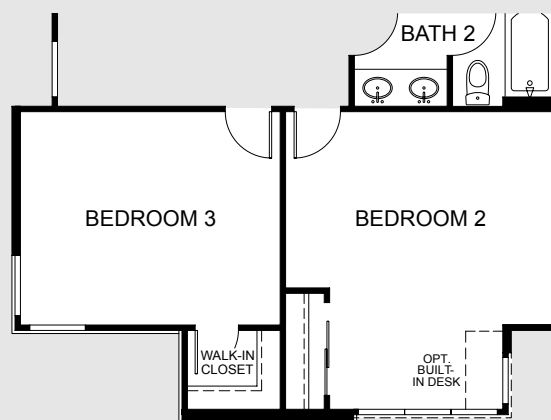

916.460.9674 or whitehawkgranitebay.com

Plan 1

3 bedroom + office + flex
2,781 sq.ft.

Elevation B

Elevation C

Learn more about this home

916.460.9674 or whitehawkgranitebay.com

Plan 2

3 bedroom + office + ADU
3,373 sq.ft.

A – Spanish Eclectic

B – Napa Valley

C – California Prairie

Plan 2

3 bedroom + office + ADU
3,373 sq.ft.

Elevation B

Elevation C

Learn more about this home

916.460.9674 or whitehawkgranitebay.com

Plan 3

**5 bedroom + office + flex
3,407 sq.ft.**

A – Spanish Eclectic

B – Napa Valley

C – California Prairie

Plan 3

Plan 4

3 bedroom + office + flex + ADU
3,706 sq.ft.

Learn more about this home

916.460.9674 or whitehawkgranitebay.com

Plan 4

3 bedroom + office + flex + ADU
3,706 sq.ft.

Elevation B

Elevation C