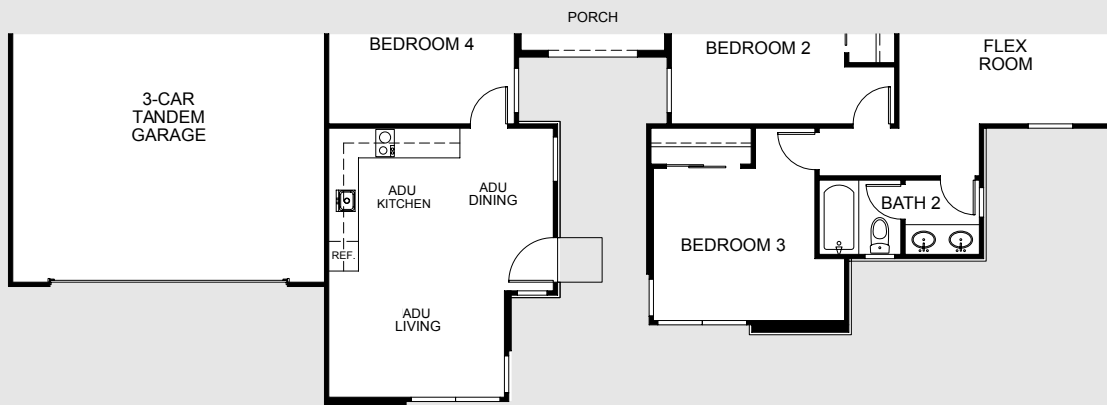

Plan 4

3 bedroom + office + flex + ADU
3,706 sq.ft.

Learn more about this home

916.460.9674 or whitehawkgranitebay.com

Plan 4

3 bedroom + office + flex + ADU
3,706 sq.ft.

Elevation B

Elevation C

Learn more about this home

916.460.9674 or whitehawkgranitebay.com

Plan 5

4 bedroom + office + flex
3,733 sq.ft.

A – Spanish Eclectic

B – Napa Valley

C – California Prairie

Plan 5

4 bedroom + office + flex
3,733 sq.ft.

Learn more about this home

916.460.9674 or whitehawkgranitebay.com

Plan 5

4 bedroom + office + flex
3,733 sq.ft.

Elevation B

Elevation C

Learn more about this home