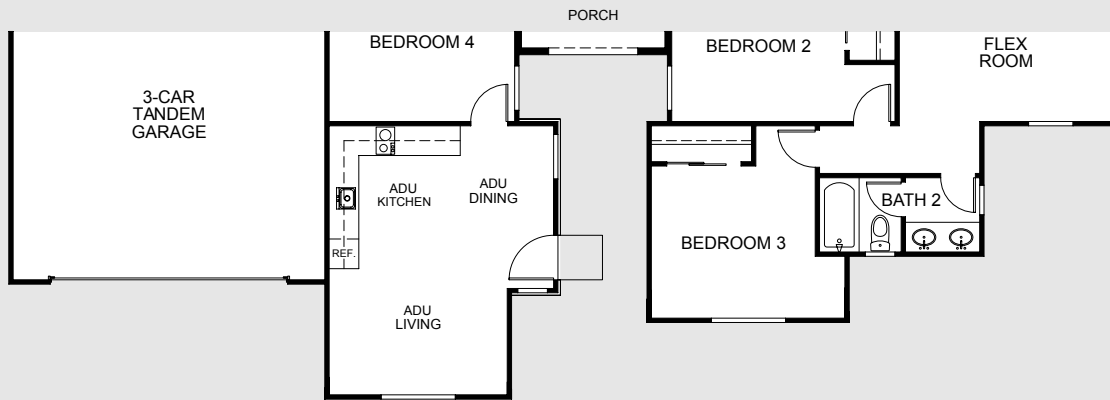

Plan 4

3 bedroom + office + flex + ADU
3,706 sq.ft.

Learn more about this home

916.460.9674 or whitehawkgranitebay.com

Plan 4

3 bedroom + office + flex + ADU
3,706 sq.ft.

Elevation B

Elevation C

Learn more about this home

916.460.9674 or whitehawkgranitebay.com

Plan 5

4 bedroom + office + flex
3,733 sq.ft.

A – Spanish Eclectic

B – Napa Valley

C – California Prairie

Plan 5

4 bedroom + office + flex
3,733 sq.ft.

Learn more about this home

916.460.9674 or whitehawkgranitebay.com

Plan 5

4 bedroom + office + flex
3,733 sq.ft.

Elevation B

Elevation C

Learn more about this home