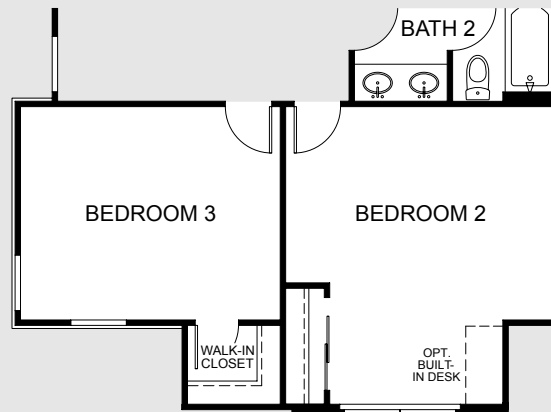

Plan 1

3 bedroom + office + flex
2,781 sq.ft.

A – Spanish Eclectic

B – Napa Valley

C – California Prairie

Plan 1

3 bedroom + office + flex
2,781 sq.ft.

Learn more about this home

916.460.9674 or whitehawkgranitebay.com

Plan 1

3 bedroom + office + flex
2,781 sq.ft.

Elevation B

Elevation C

Learn more about this home

916.460.9674 or whitehawkgranitebay.com

Plan 2

3 bedroom + office + ADU
3,373 sq.ft.

A – Spanish Eclectic

B – Napa Valley

C – California Prairie

Plan 2

3 bedroom + office + ADU
3,373 sq.ft.

Elevation B

Elevation C

Plan 4

3 bedroom + office + flex + ADU
3,706 sq.ft.

Learn more about this home

916.460.9674 or whitehawkgranitebay.com

Plan 4

3 bedroom + office + flex + ADU
3,706 sq.ft.

Elevation B

Elevation C