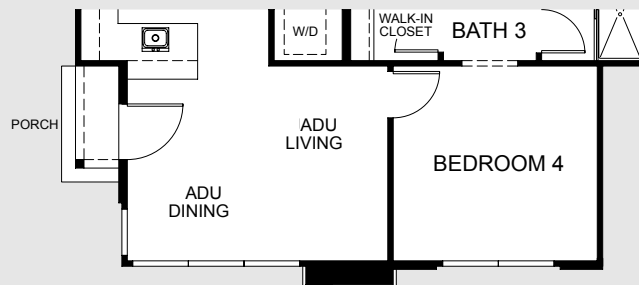

916.460.9674 or whitehawkgranitebay.com

Plan 1

3 bedroom + office + flex
2,781 sq.ft.

Elevation B

Elevation C

Learn more about this home

916.460.9674 or whitehawkgranitebay.com

Plan 2

3 bedroom + office + ADU
3,373 sq.ft.

A – Spanish Eclectic

B – Napa Valley

C – California Prairie

Plan 2

3 bedroom + office + ADU
3,373 sq.ft.

Elevation B

Elevation C

Learn more about this home

916.460.9674 or whitehawkgranitebay.com

Plan 3

**5 bedroom + office + flex
3,407 sq.ft.**

A – Spanish Eclectic

B – Napa Valley

C – California Prairie

Plan 3

Plan 4

3 bedroom + office + flex + ADU
3,706 sq.ft.

Learn more about this home

916.460.9674 or whitehawkgranitebay.com

Plan 4

3 bedroom + office + flex + ADU
3,706 sq.ft.

Elevation B

Elevation C