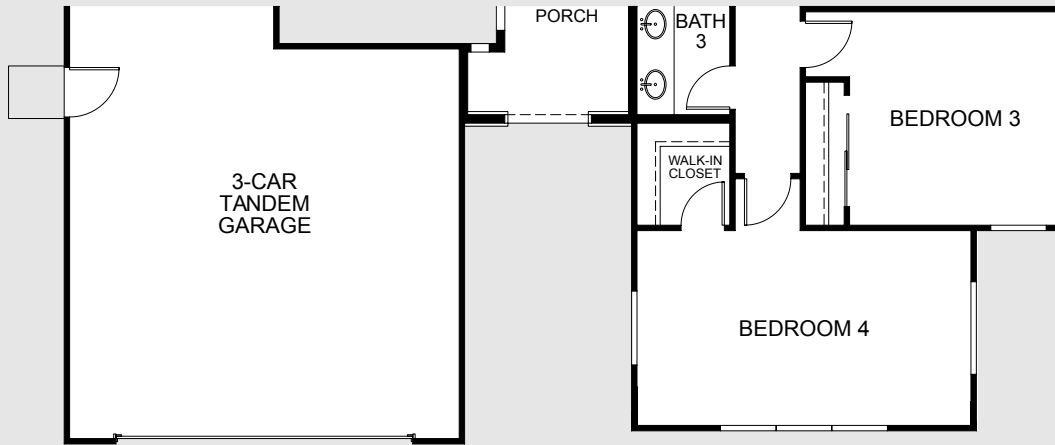

4 bedroom + office + flex
3,733 sq.ft.

Learn more about this home

916.460.9674 or whitehawkgranitebay.com

Plan 5

4 bedroom + office + flex
3,733 sq.ft.

Elevation B

Elevation C

Learn more about this home