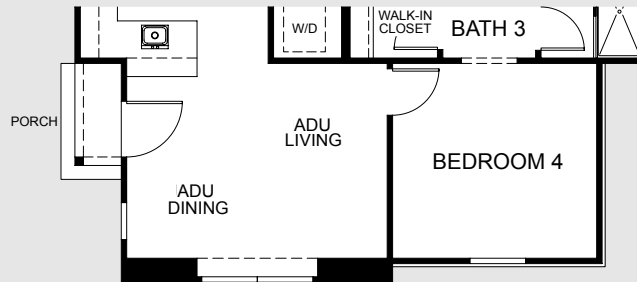

916.460.9674 or whitehawkgranitebay.com

Plan 1

3 bedroom + office + flex
2,781 sq.ft.

Elevation B

Elevation C

Learn more about this home

916.460.9674 or whitehawkgranitebay.com

Plan 2

3 bedroom + office + ADU
3,373 sq.ft.

A – Spanish Eclectic

B – Napa Valley

C – California Prairie

Plan 2

3 bedroom + office + ADU
3,373 sq.ft.

Elevation B

Elevation C

Learn more about this home

916.460.9674 or whitehawkgranitebay.com

Plan 3

**5 bedroom + office + flex
3,407 sq.ft.**

A – Spanish Eclectic

B – Napa Valley

C – California Prairie

Plan 3

Plan 4

3 bedroom + office + flex + ADU
3,706 sq.ft.

Learn more about this home

916.460.9674 or whitehawkgranitebay.com

Plan 4

3 bedroom + office + flex + ADU
3,706 sq.ft.

Elevation B

Elevation C