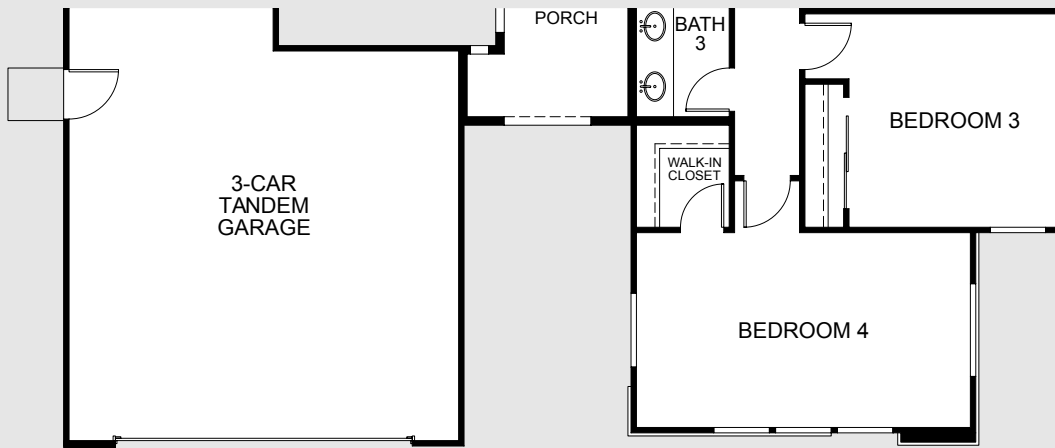

4 bedroom + office + flex
3,733 sq.ft.

Learn more about this home

916.460.9674 or whitehawkgranitebay.com

Plan 5

4 bedroom + office + flex
3,733 sq.ft.

Elevation B

Elevation C

Learn more about this home