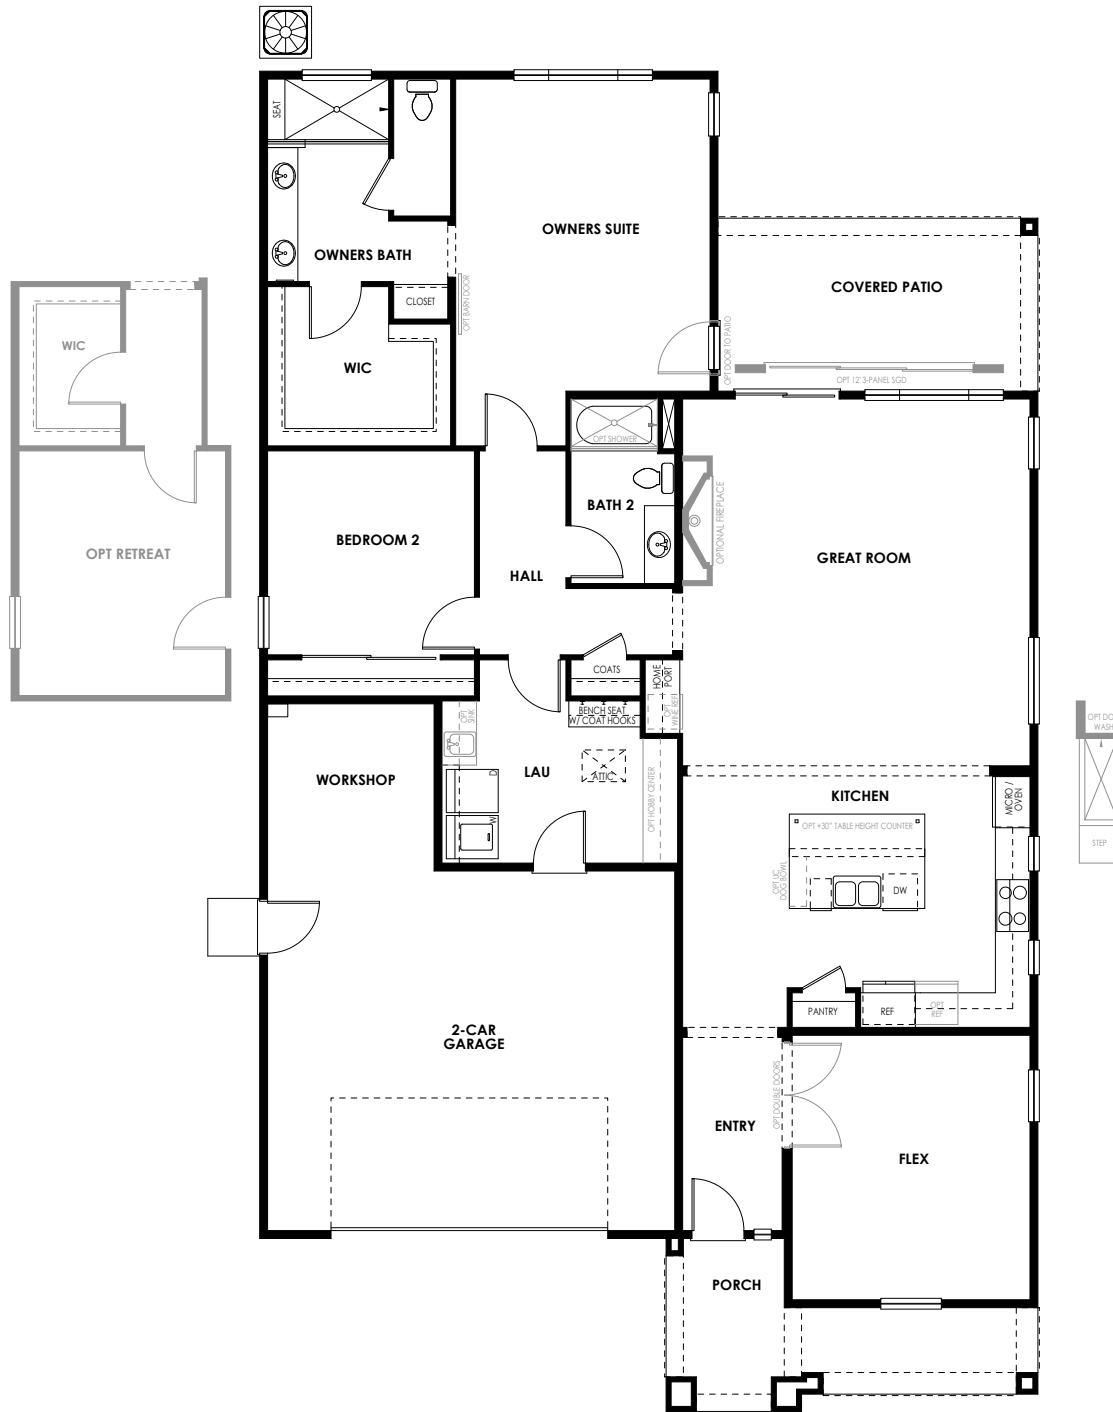

Turnleaf

AT THE COLLECTIVE

PLAN ONE
2 BEDROOM, 2 BATHROOM, FLEX
2,146 SQ.FT.

Dimensions, sizes, specifications, layouts and materials are approximate only and subject to change without notice. E&OE.

PLAN 1
BUNGALOW

PLAN 1
NAPA CLASSIC

PLAN 1
FARMHOUSE

Dimensions, sizes, specifications, layouts and materials are approximate only and subject to change without notice. E&OE.

Turnleaf

AT THE COLLECTIVE

PLAN TWO
2 BEDROOM, 2.5 BATHROOM, FLEX
2,354 SQ.FT.

Dimensions, sizes, specifications, layouts and materials are approximate only and subject to change without notice. E&OE.

PLAN 2
BUNGALOW

PLAN 2
NAPA CLASSIC

PLAN 2
FARMHOUSE

Dimensions, sizes, specifications, layouts and materials are approximate only and subject to change without notice. E&OE.

Turnleaf

AT THE COLLECTIVE

PLAN THREE
3 BEDROOM, 2.5 BATHROOM, FLEX
2,507 SQ.FT.

Dimensions, sizes, specifications, layouts and materials are approximate only and subject to change without notice. E&OE.

PLAN 3
BUNGALOW