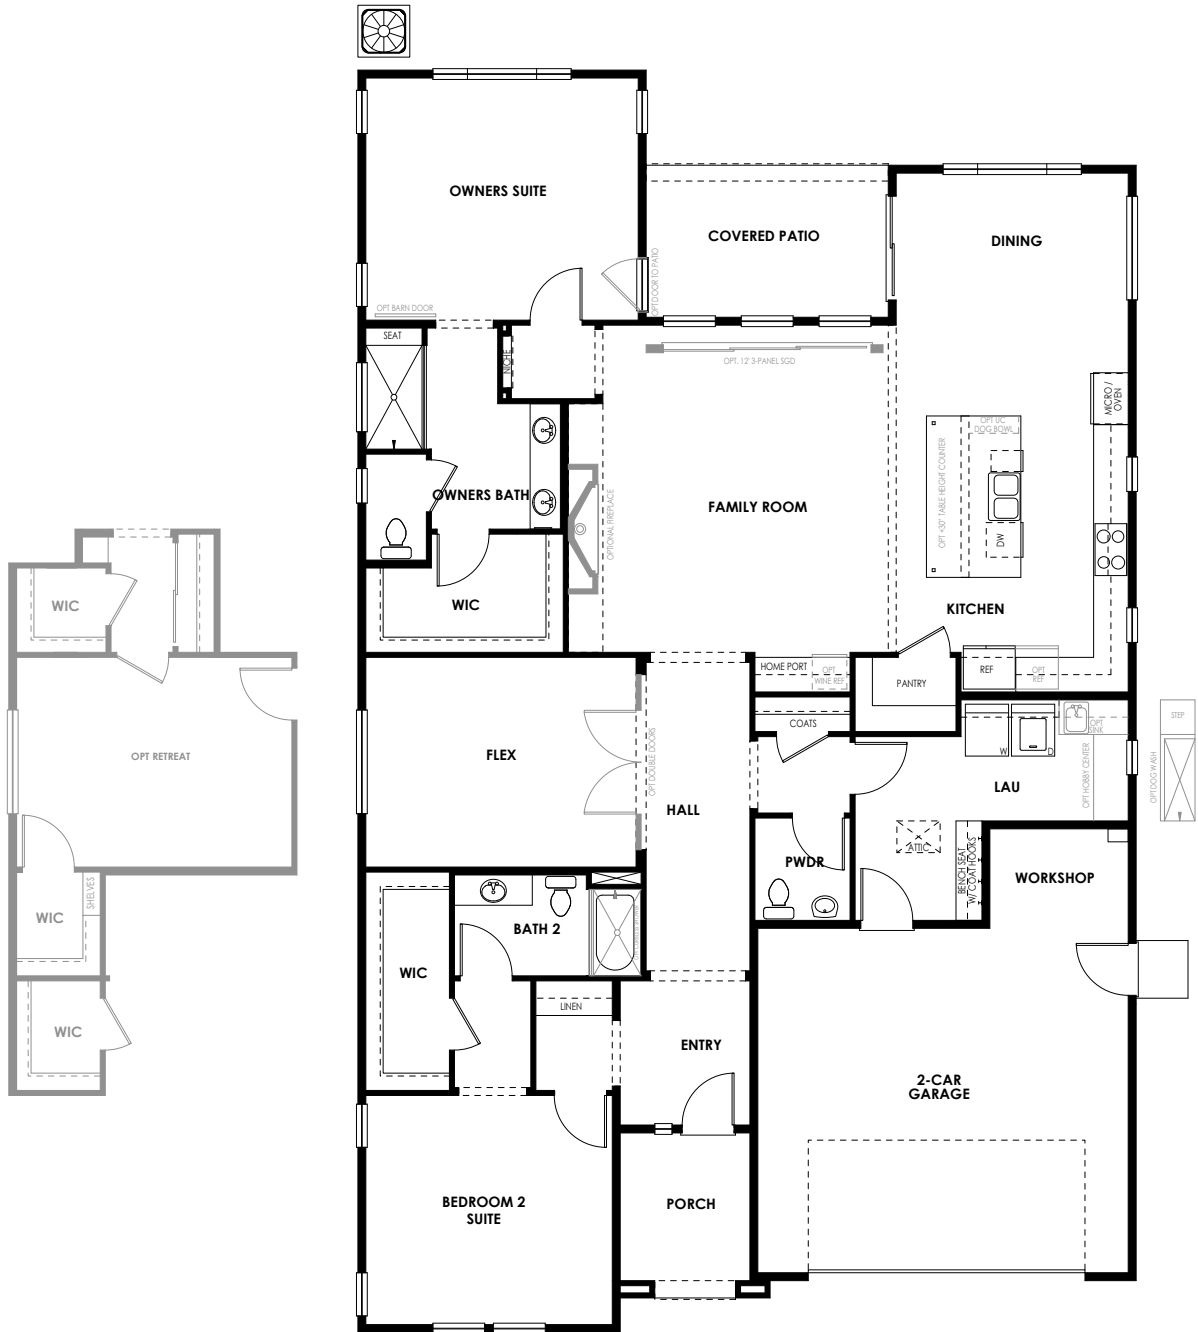

Turnleaf

AT THE COLLECTIVE

PLAN ONE
2 BEDROOM, 2 BATHROOM, FLEX
2,146 SQ.FT.

Dimensions, sizes, specifications, layouts and materials are approximate only and subject to change without notice. E&OE.

PLAN 1
BUNGALOW

PLAN 1
NAPA CLASSIC

PLAN 1
FARMHOUSE

Dimensions, sizes, specifications, layouts and materials are approximate only and subject to change without notice. E&OE.

Turnleaf

AT THE COLLECTIVE

PLAN TWO
2 BEDROOM, 2.5 BATHROOM, FLEX
2,354 SQ.FT.

Dimensions, sizes, specifications, layouts and materials are approximate only and subject to change without notice. E&OE.

PLAN 2
BUNGALOW

PLAN 2
NAPA CLASSIC

PLAN 2
FARMHOUSE

Dimensions, sizes, specifications, layouts and materials are approximate only and subject to change without notice. E&OE.

Turnleaf

AT THE COLLECTIVE

PLAN THREE
3 BEDROOM, 2.5 BATHROOM, FLEX
2,507 SQ.FT.

Dimensions, sizes, specifications, layouts and materials are approximate only and subject to change without notice. E&OE.

PLAN 3
BUNGALOW