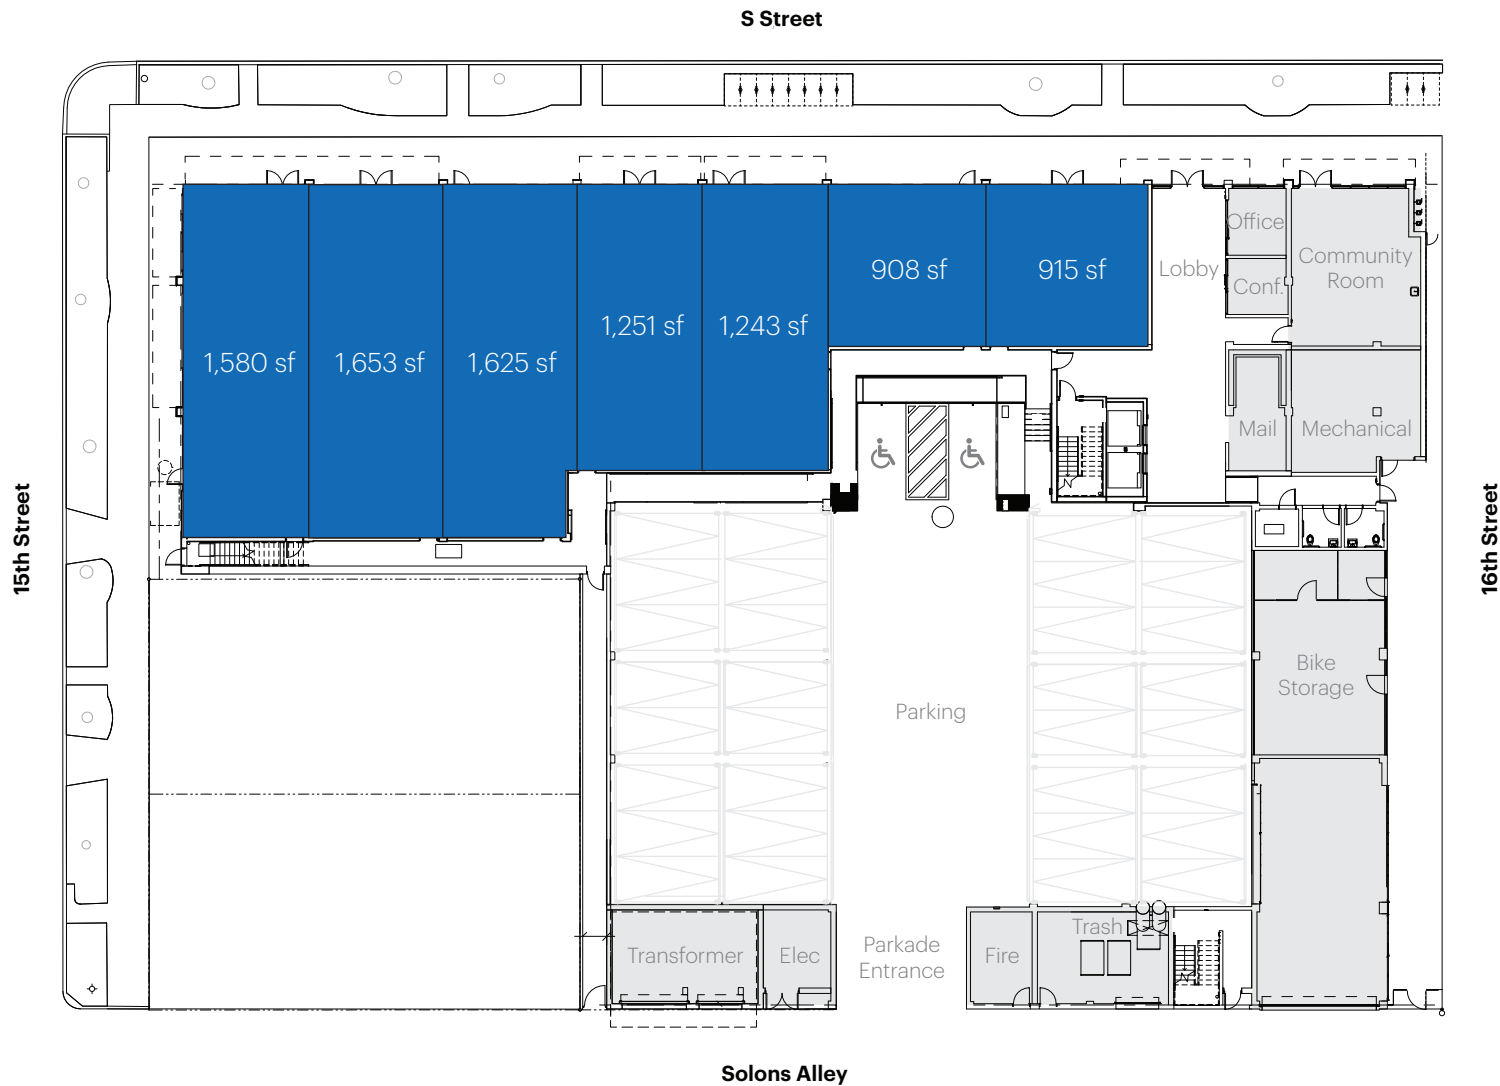

Maker

1516 S St, Sacramento, CA

Unit #	Sq.ft.	Tenant Name
101	1,580	Available
102	1,653	Available
103	1,625	Available
104	1,251	Available
105	1,243	Available
106	908	Available
107	915	Available

Leased
 Available
 Common Areas
 Separate Ownership