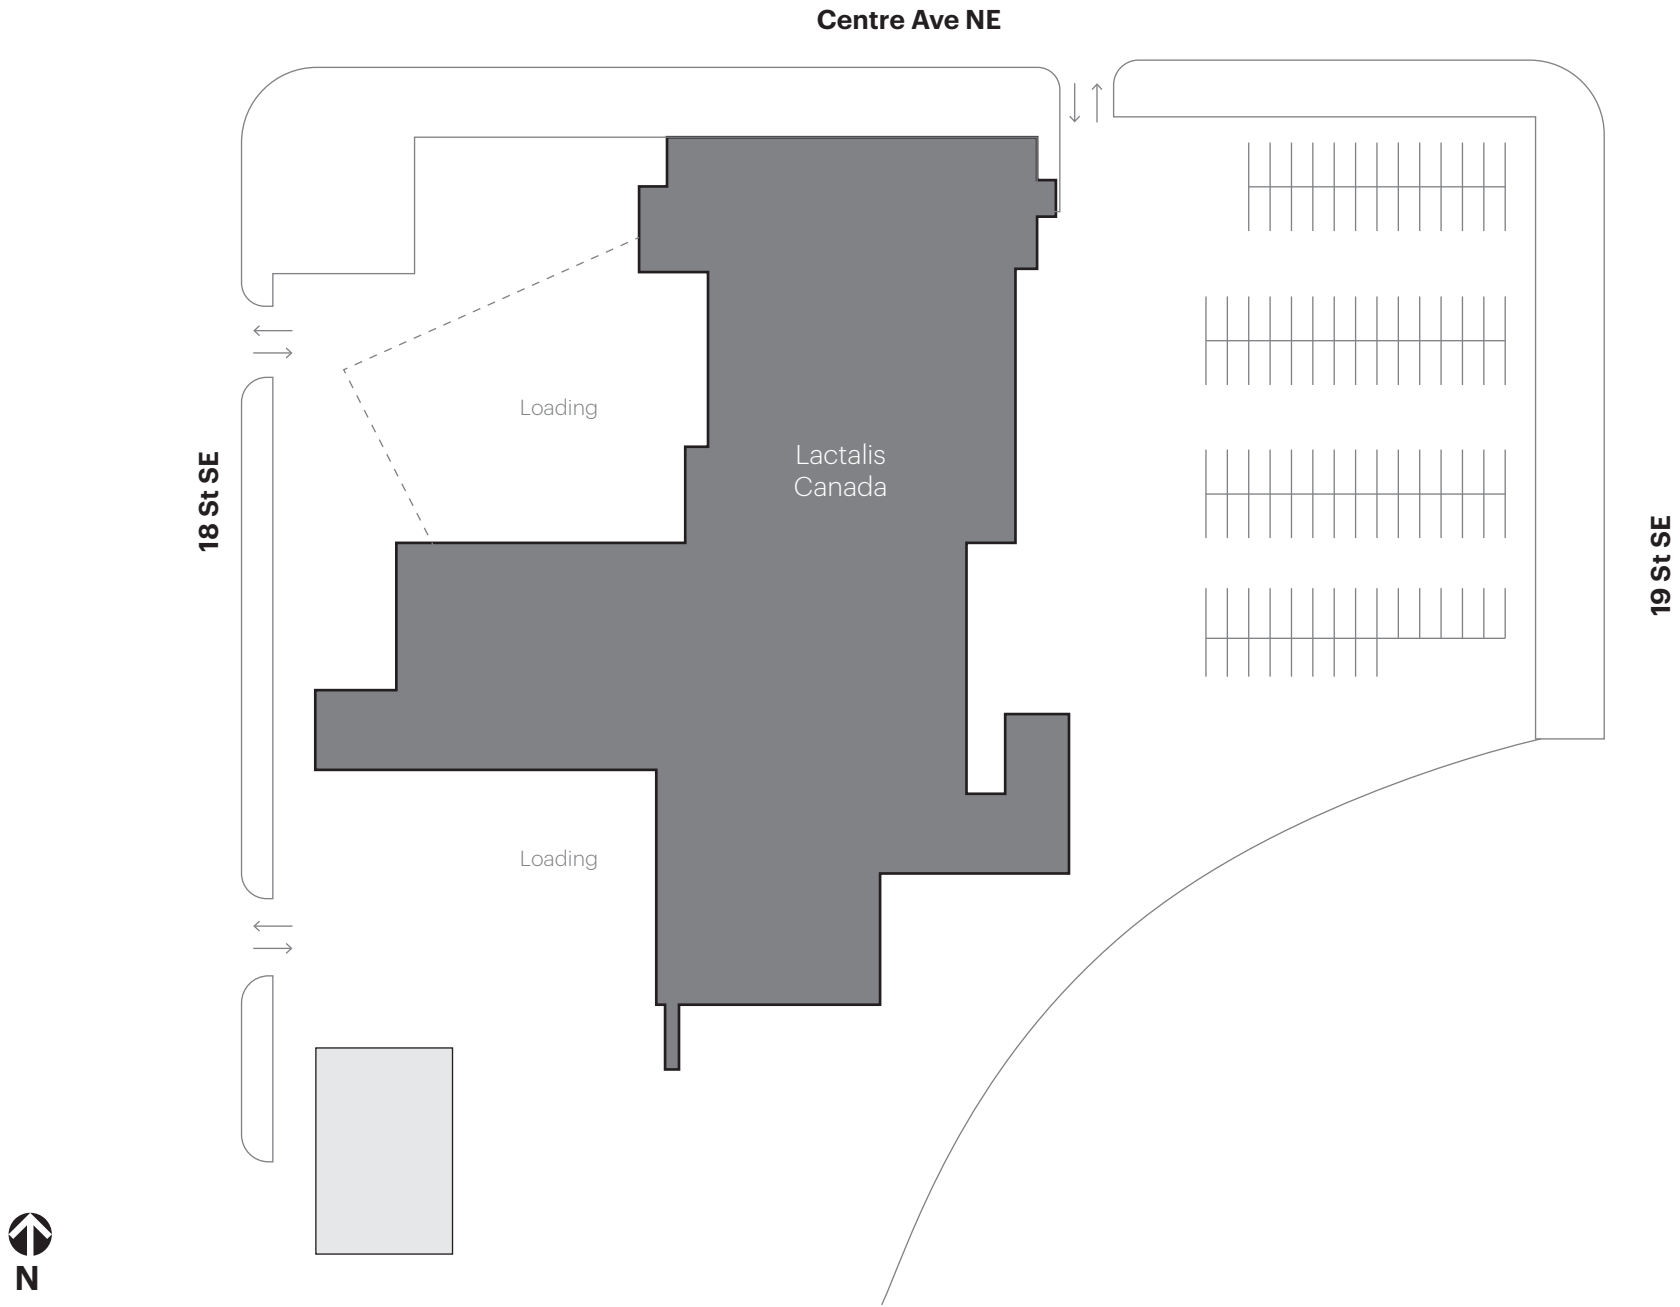

1939 Centre

1939 Centre Ave SE, Calgary, AB

Unit #	Sq.ft.	Tenant Name
1939	75,754	Lactalis Canada

Leased
 Available
 Common Areas
 Separate Ownership

This is a representation for leasing purposes only and should not be used for measurements and co-tenancy of any kind. This drawing is not to scale.