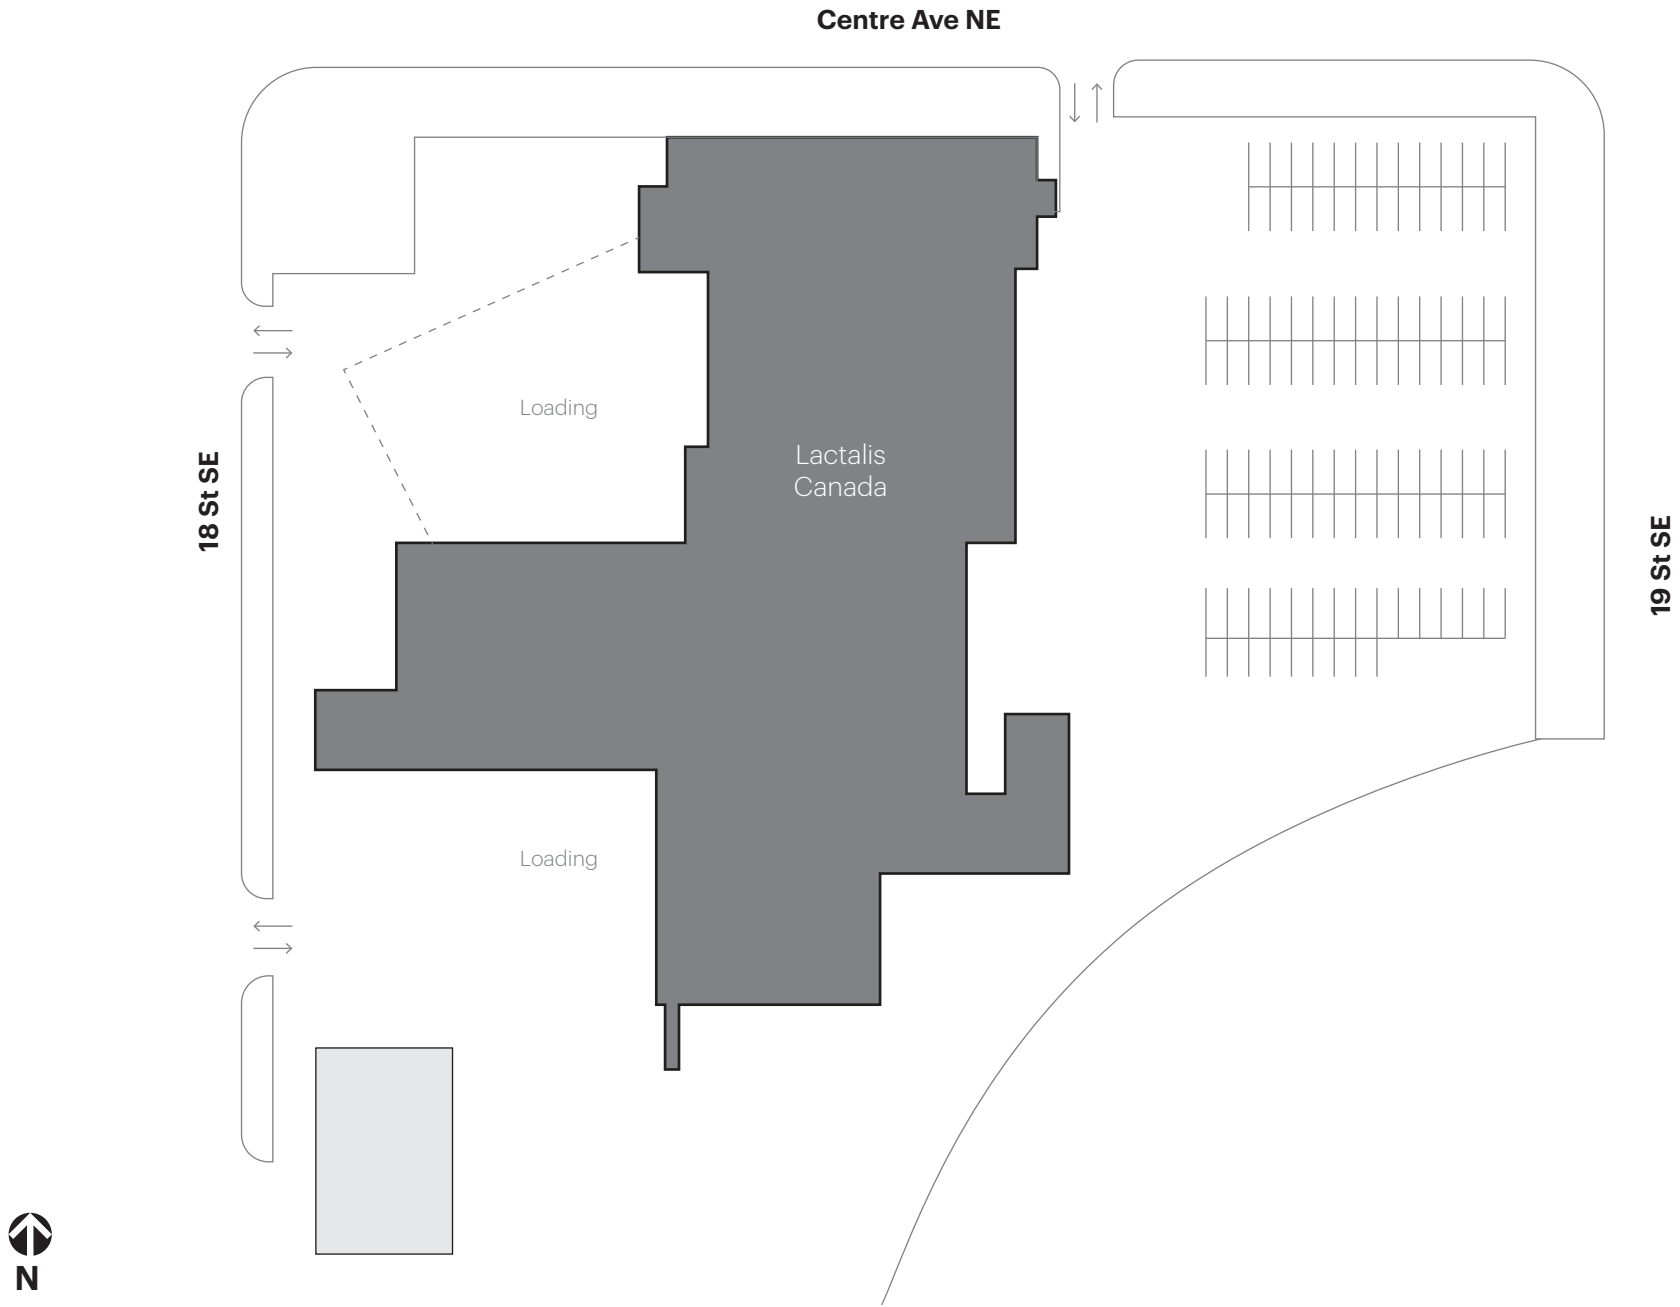

# 1939 Centre

1939 Centre Ave SE, Calgary, AB

Unit #	Sq.ft.	Tenant Name
1939	75,754	Lactalis Canada

Leased
  Available
  Common Areas
  Separate Ownership

This is a representation for leasing purposes only and should not be used for measurements and co-tenancy of any kind. This drawing is not to scale.